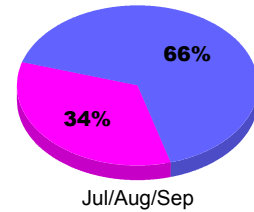

Membership Results
2012-2013

Membership
2011-2012

Month	Net Memb Goal	Actual New Memb	Actual Dropped Memb	Gain/Loss of Memb	Gain/Loss of Memb
Jul/Aug/Sep	60	56	-51	5	-4
Totals	60	56	-51	5	-4

Membership Results 2012-2013

Goal, New, Dropped, Gain/Loss

Comparison of Membership Gain/Loss

Current Year Compared to the Previous Year

Gender Comparison 2012-2013

Male Female