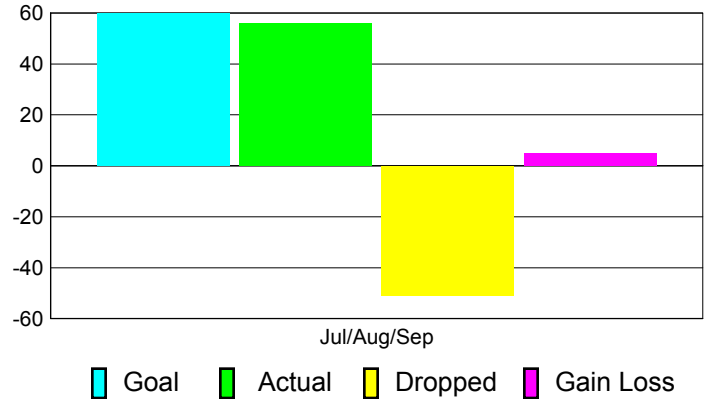

Membership Results 2012-2013

Goal, New, Dropped, Gain/Loss